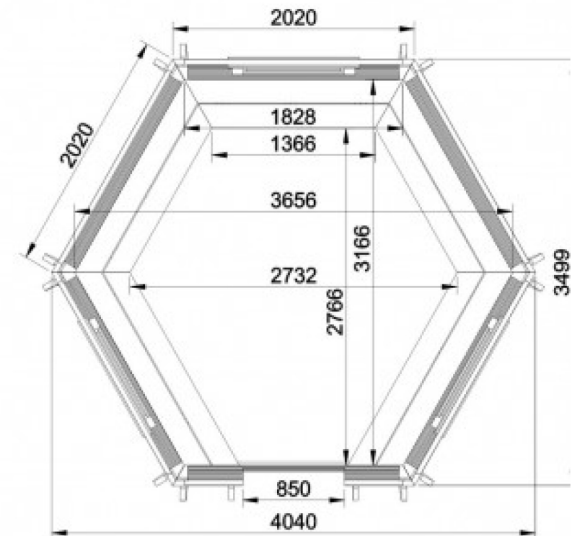

15 Seater with Sloped walls

2020