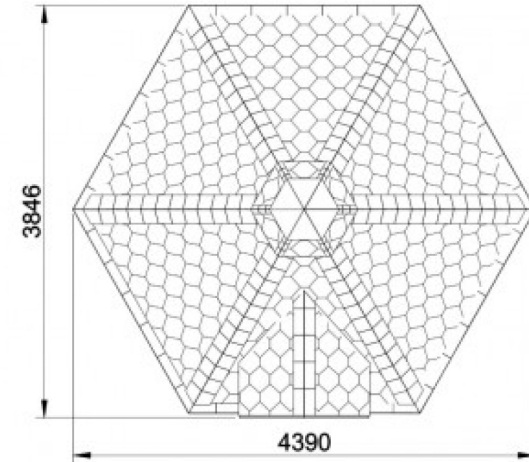

15 Seater with Sloped walls

2020