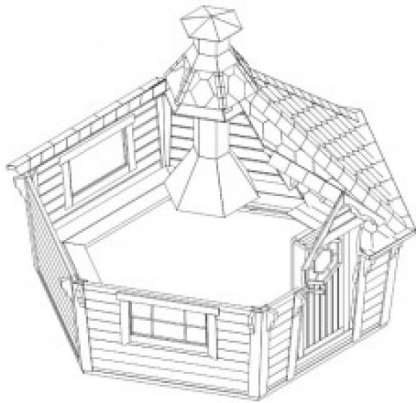

15 Seater with Sloped walls

2020